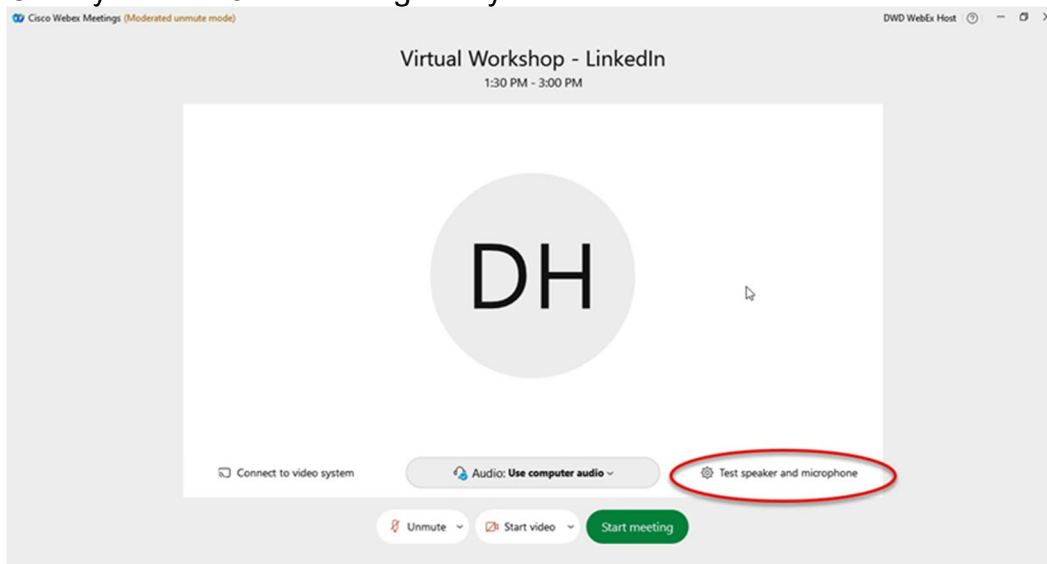

2. At the 'Join the meeting' menu, enter in your name and email addresses that you used to register for the workshop/s that you're attending then click the 'Remember me' checkbox. Then click the 'Join As A Guest' button.
3. Once you click 'Join Meeting' test your audio.