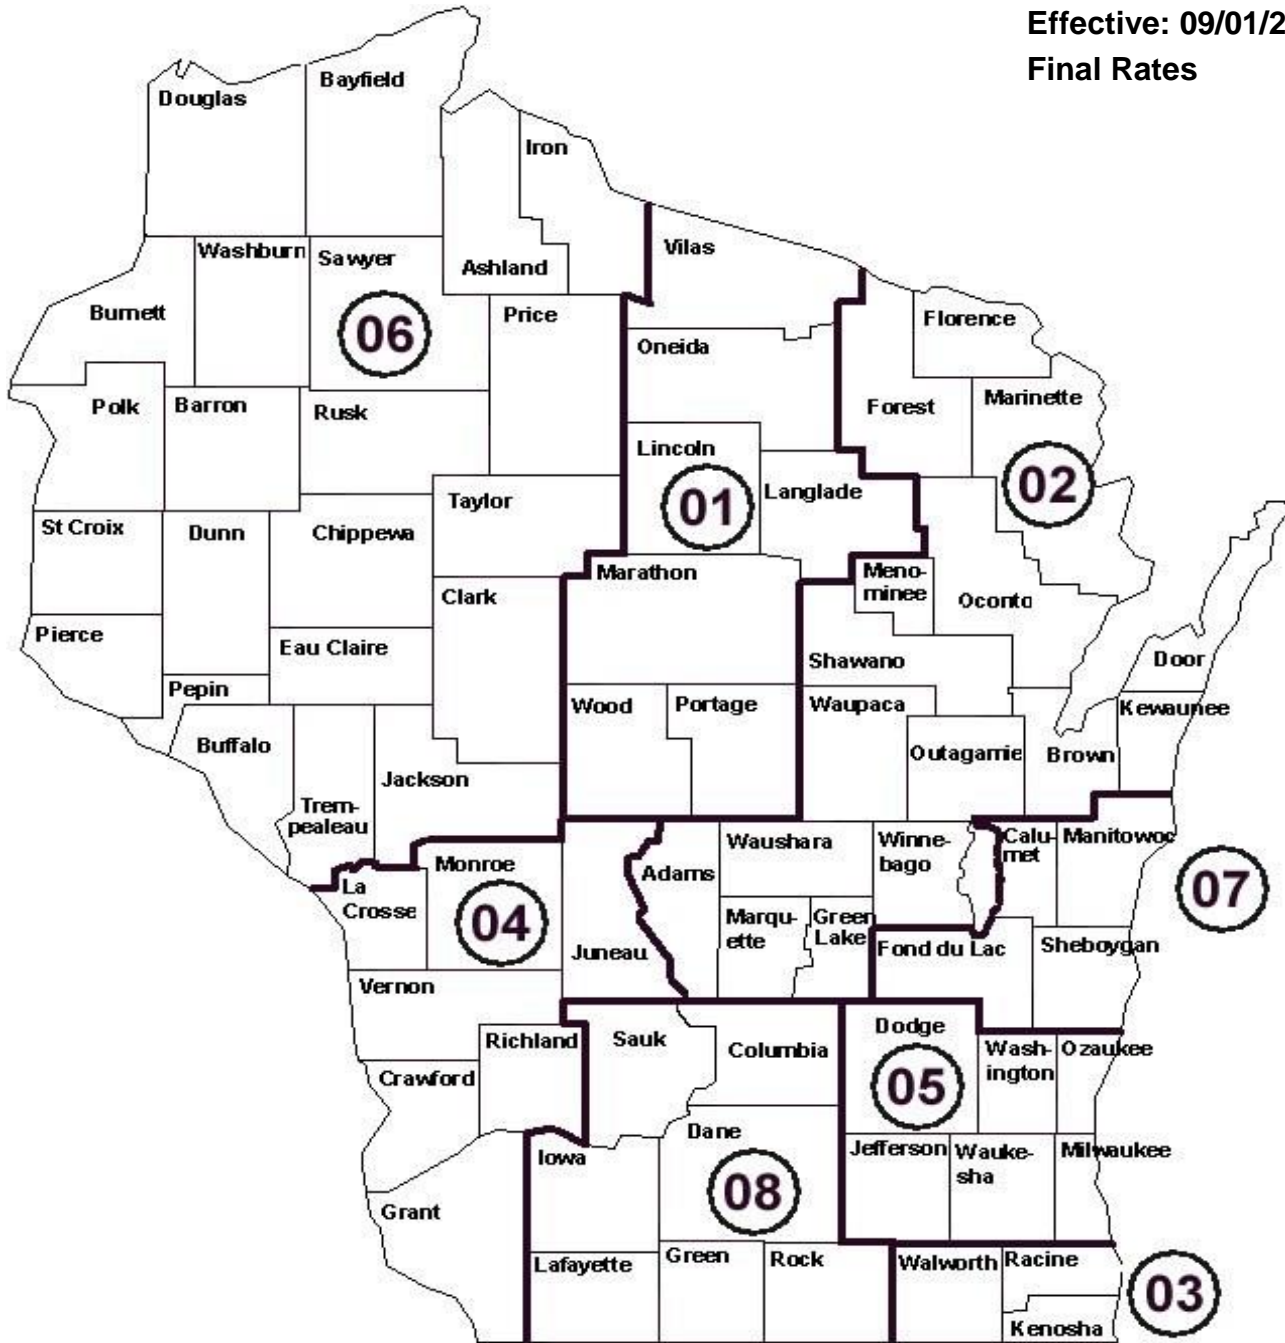

JAC Sheet Metal Worker

Effective: 09/01/2018

Final Rates

01 ELW Sheet Metal Area 1	- \$25.71
02 Fox Valley Sheet Metal	- \$28.78
03 South East Sheet Metal	- \$30.75
04 ELW Sheet Metal Area 2	- \$27.24
05 Milwaukee Sheet Metal	- \$34.71
06 ELW Sheet Metal Area 3	- \$26.46
07 East Central Sheet Metal	- \$27.43
08 Madison Sheet Metal	- \$31.16