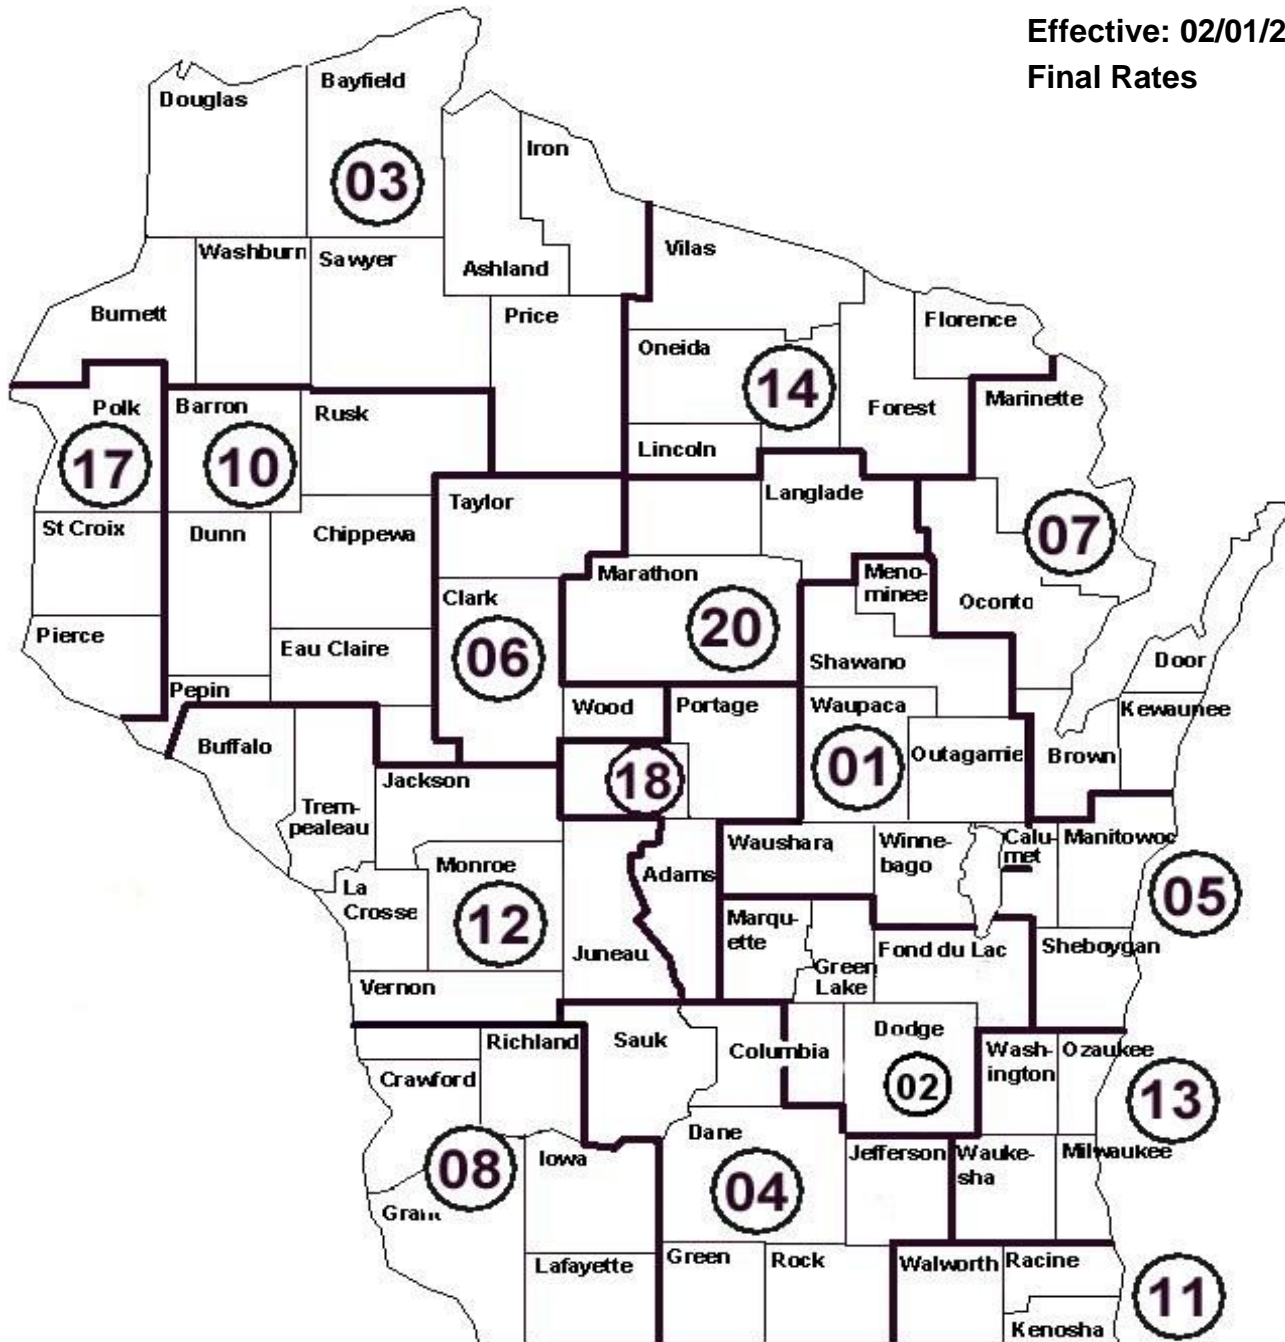

# JAC Plumber

Effective: 02/01/2020

Final Rates

01 Appleton Neenah Menasha Plumbing	- \$33.04	13 Milwaukee Plumbing	- \$38.51
02 Fond du Lac Plumbing	- \$34.14	14 Rhinelander Plumbing	- \$30.34
03 Northern WI Plumbing	- \$34.94	17 Western WI Plumbing	- \$31.80
04 Madison Plumbing	- \$35.60	18 Central Wisconsin Plumbing	- \$33.89
05 Lake-to-Lake Plumbing	- \$34.17	20 Wausau Plumbing	- \$32.28
06 Marshfield Plumbing	- \$32.67		
07 NEW Plumbing	- \$34.35		
08 Southwest Plumbing	- \$27.76		
10 Eau Claire Plumbing	- \$33.44		
11 Kenosha, Walworth, Racine Plumbing	- \$38.36		
12 La Crosse Plumbing	- \$32.41		