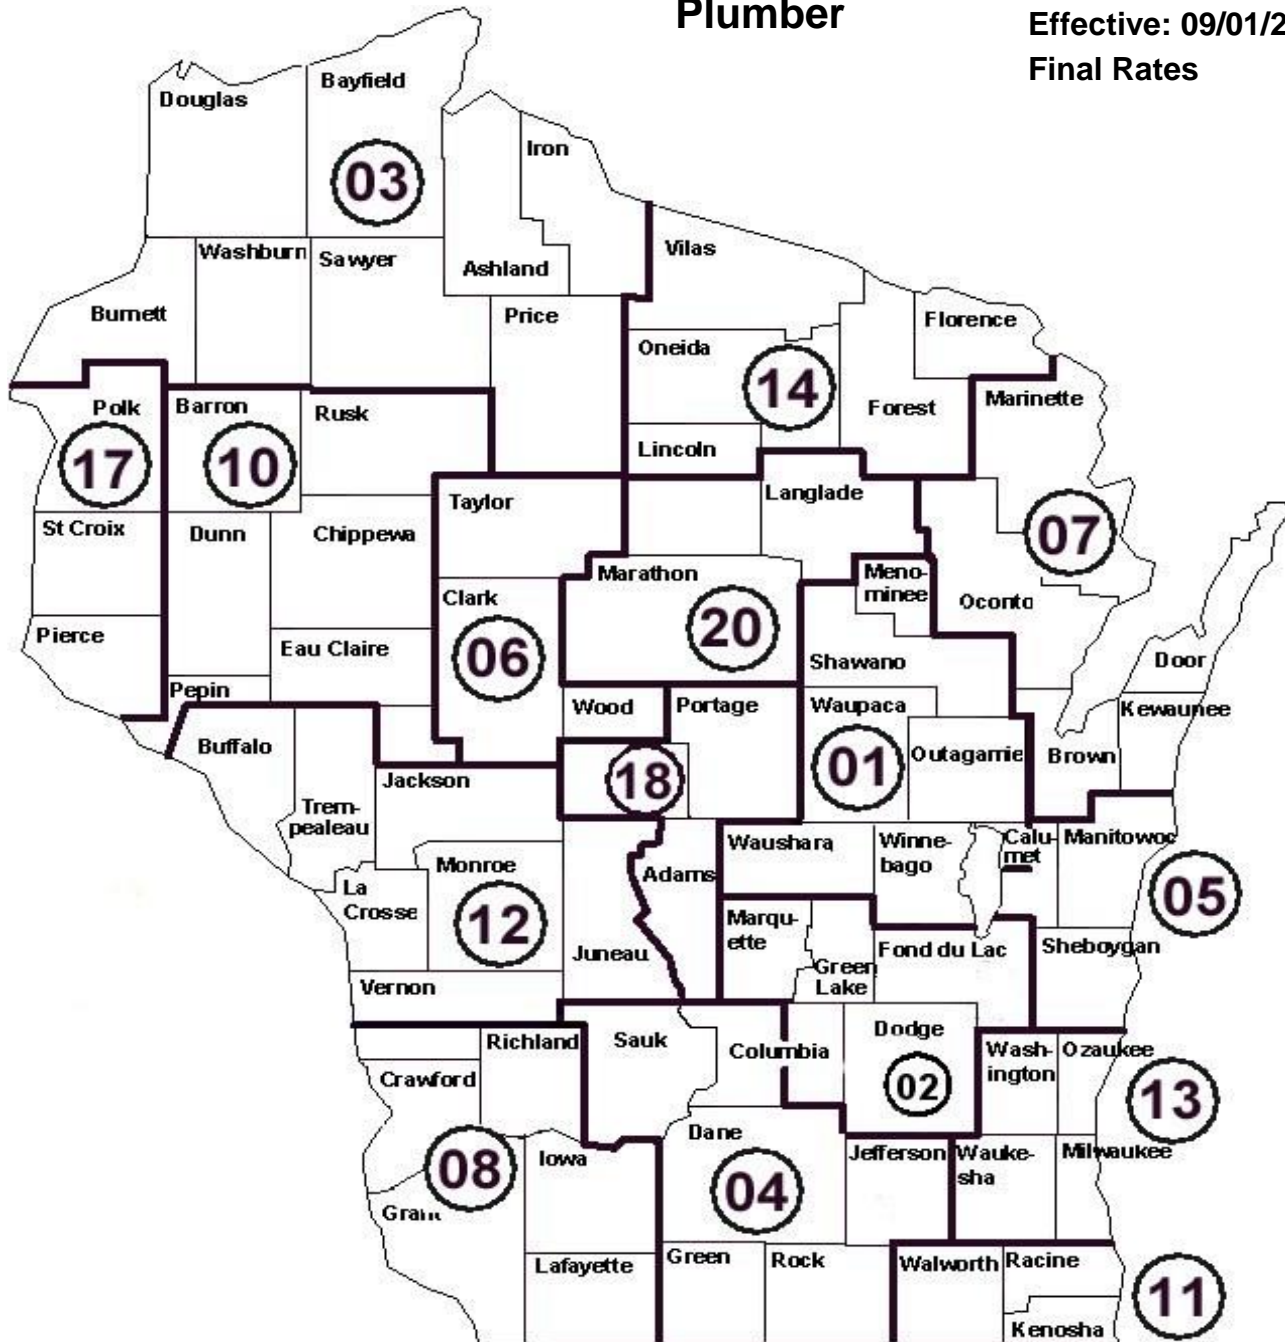

JAC Plumber

Effective: 09/01/2018
Final Rates

01 Appleton Neenah Menasha Plumbing	- \$32.23	13 Milwaukee Plumbing	- \$37.57
02 Fond du Lac Plumbing	- \$33.31	14 Rhinelander Plumbing	- \$29.60
03 Northern WI Plumbing	- \$34.09	17 Western WI Plumbing	- \$31.02
04 Madison Plumbing	- \$34.73	18 Central Wisconsin Plumbing	- \$33.06
05 Lake-to-Lake Plumbing	- \$33.34	20 Wausau Plumbing	- \$31.49
06 Marshfield Plumbing	- \$31.87		
07 NEW Plumbing	- \$33.51		
08 Southwest Plumbing	- \$27.08		
10 Eau Claire Plumbing	- \$32.62		
11 Kenosha, Walworth, Racine Plumbing	- \$37.42		
12 La Crosse Plumbing	- \$31.62		