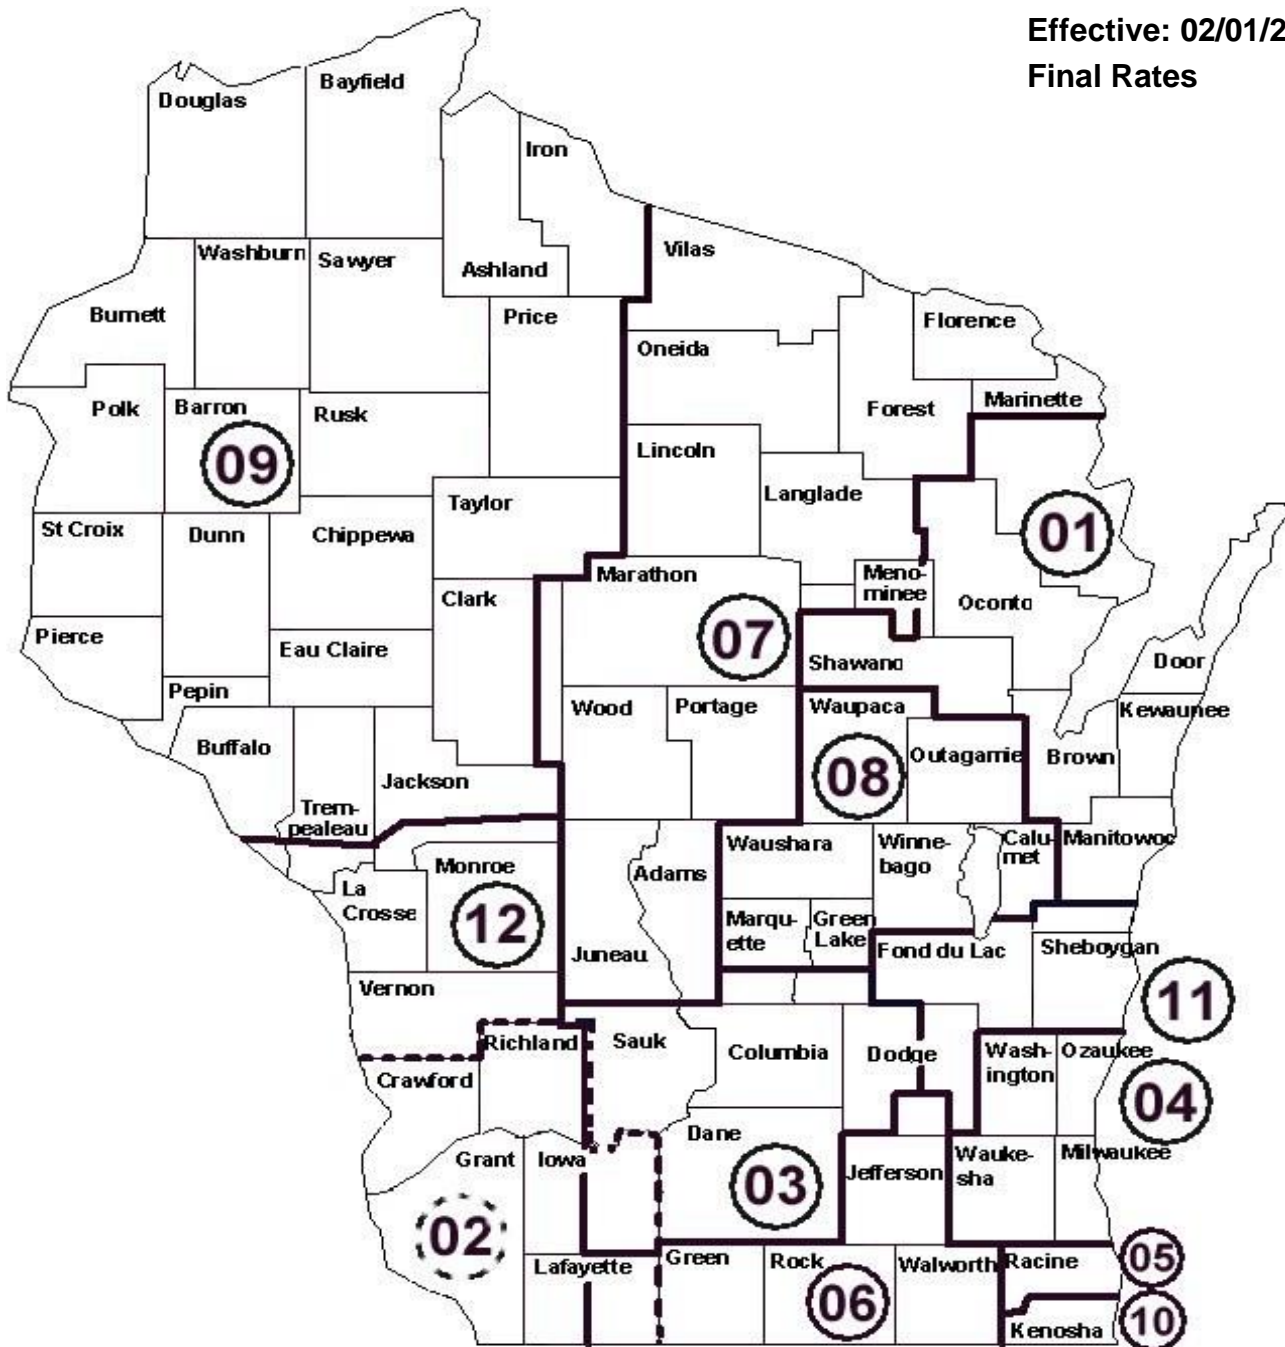

JAC Electrician

Effective: 02/01/2020
Final Rates

01 Northeast WI Electrical	- \$29.30	12 La Crosse Electrical	- \$30.04
02 Southwest WI Electrical	- \$29.29		
03 Madison Area Electrical	- \$34.22		
04 Milwaukee Area Electrical	- \$33.99		
05 Racine Area Electrical	- \$34.22		
06 South Central WI Electrical	- \$32.44		
07 WI River Valley Electrical	- \$29.75		
08 Appleton Oshkosh Electrical	- \$29.36		
09 Eau Claire Electrical	- \$30.42		
10 Kenosha Electrical	- \$37.34		
11 Kettle Moraine Electrical	- \$30.60		