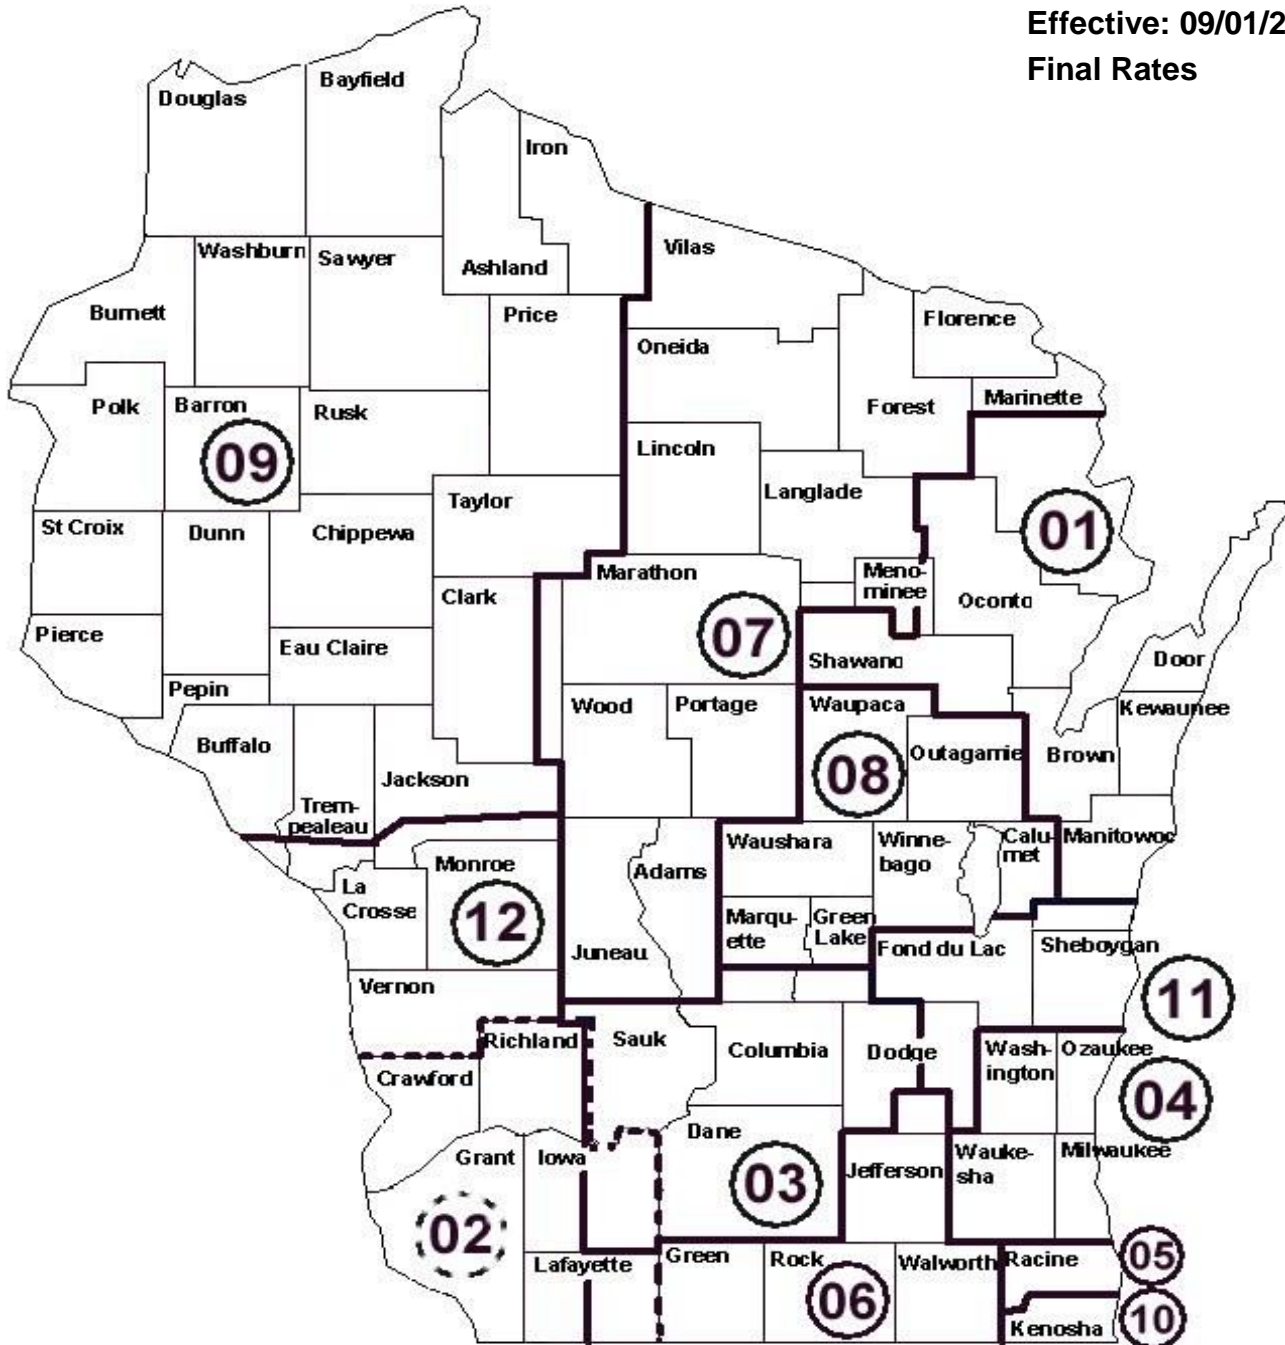

JAC Electrician

Effective: 09/01/2018

Final Rates

01 Northeast WI Electrical	- \$28.59	12 La Crosse Electrical	- \$29.31
02 Southwest WI Electrical	- \$28.58		
03 Madison Area Electrical	- \$33.39		
04 Milwaukee Area Electrical	- \$33.16		
05 Racine Area Electrical	- \$33.39		
06 South Central WI Electrical	- \$31.65		
07 WI River Valley Electrical	- \$29.02		
08 Appleton Oshkosh Electrical	- \$28.64		
09 Eau Claire Electrical	- \$29.68		
10 Kenosha Electrical	- \$36.43		
11 Kettle Moraine Electrical	- \$29.85		