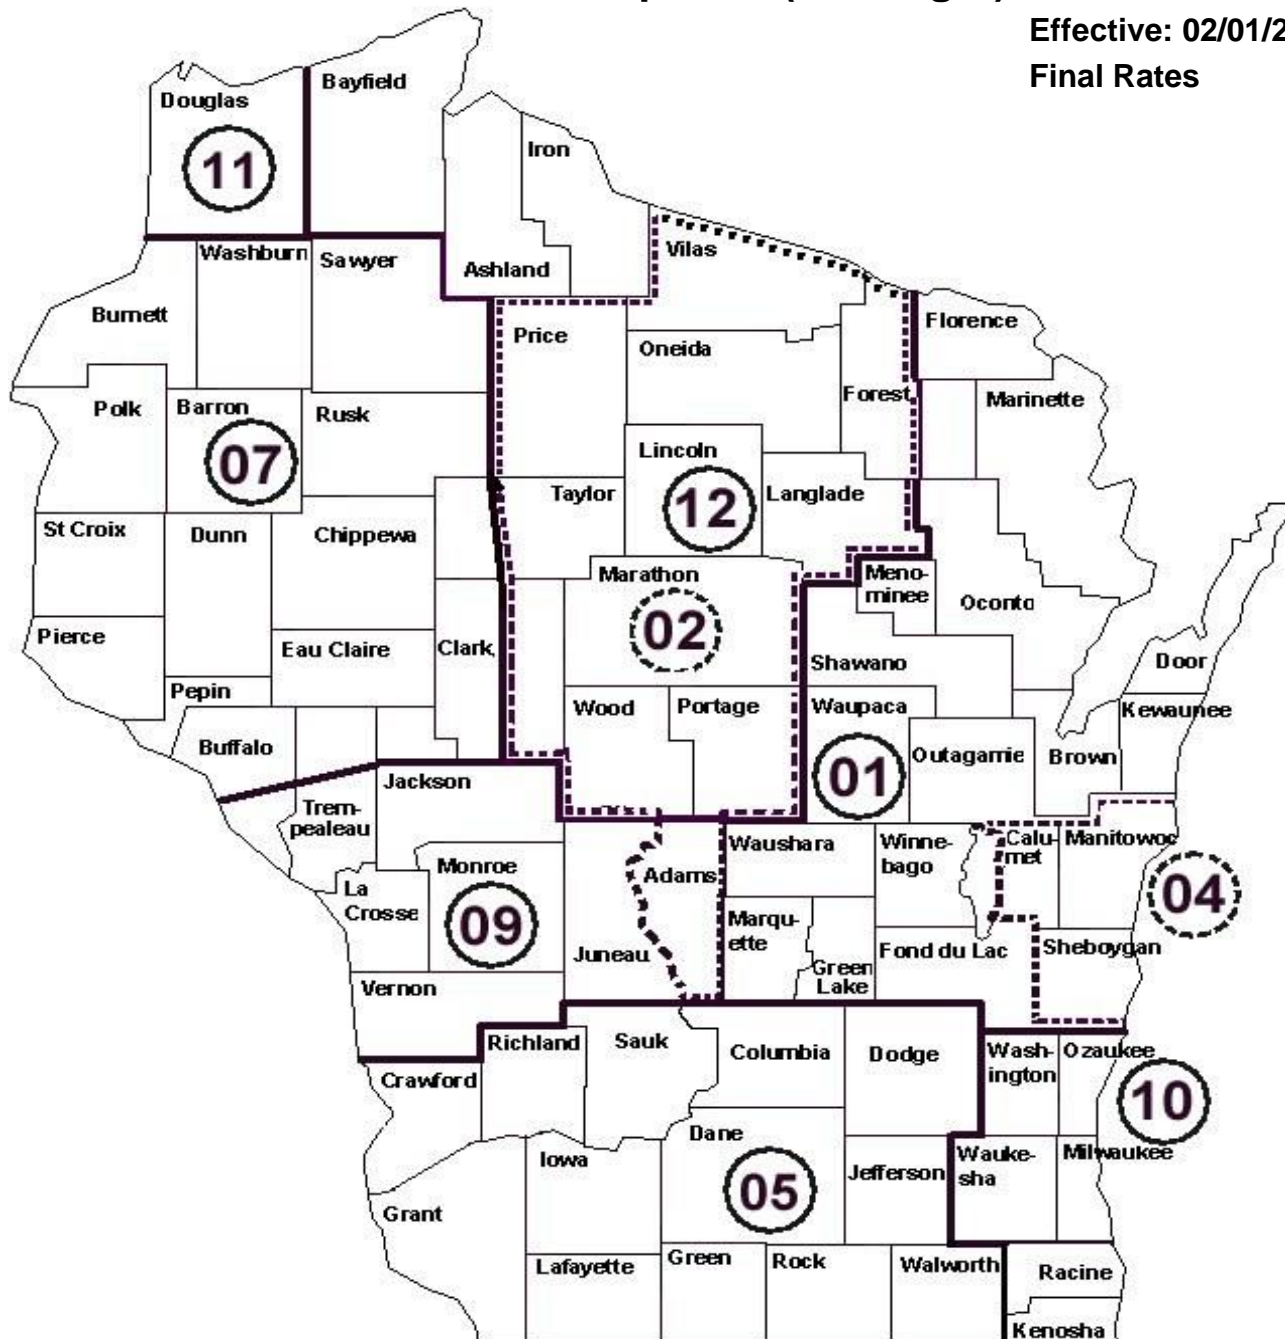

JAC Carpenter (Millwright)

Effective: 02/01/2020

Final Rates

01	Northeast WI Carpentry JAC	- \$35.07
02	Central WI Area Carpentry Advisory	- \$34.79
04	Lakeshore Area Carpentry Advisory	- \$34.85
05	Madison Area Carpentry	- \$34.55
07	Eau Claire Carpentry JAC	- \$33.68
09	La Crosse Carpentry	- \$28.28
10	Southeast WI Carpentry	- \$29.88
11	Superior Area Carpentry	- \$29.68
12	Wausau Area Carpentry	- \$34.79