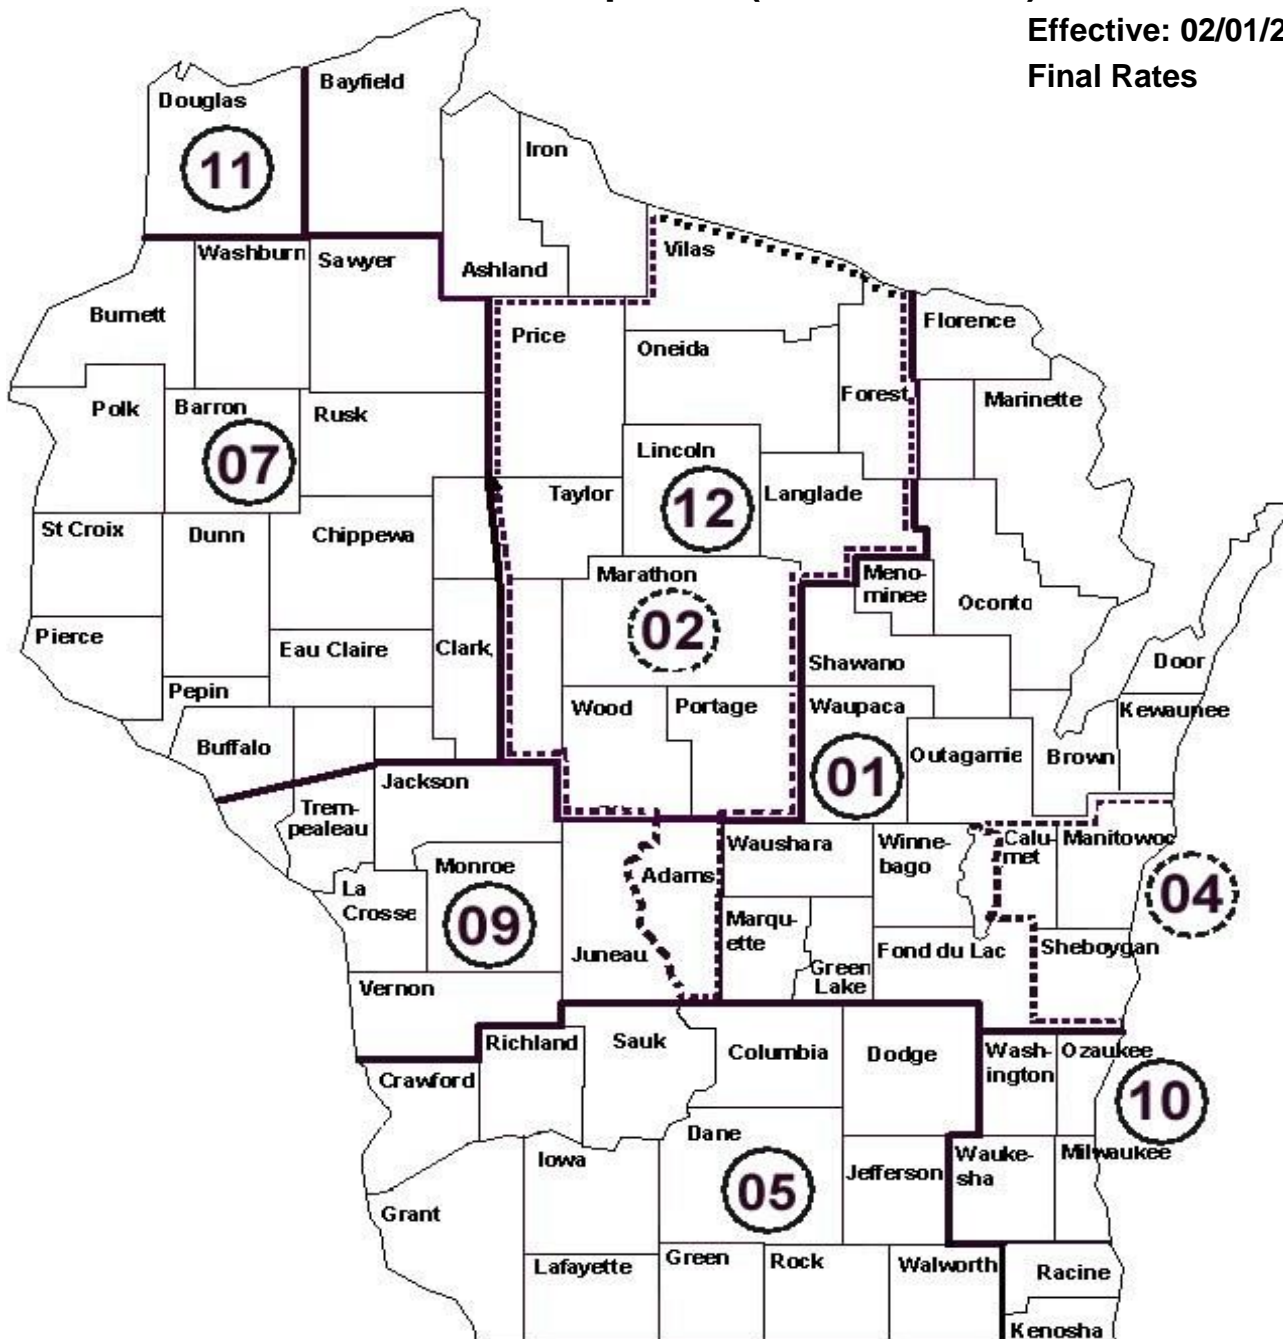

JAC Carpenter (Construction)

Effective: 02/01/2020

Final Rates

01 Northeast WI Carpentry JAC	- \$32.47
02 Central WI Area Carpentry Advisory	- \$30.18
04 Lakeshore Area Carpentry Advisory	- \$31.98
05 Madison Area Carpentry	- \$32.19
07 Eau Claire Area Carpentry JAC	- \$32.10
09 La Crosse Area Carpentry	- \$32.12
10 Southeast WI Carpentry	- \$35.03
11 Superior Area Carpentry	- \$30.19
12 Wausau Area Carpentry	- \$30.35