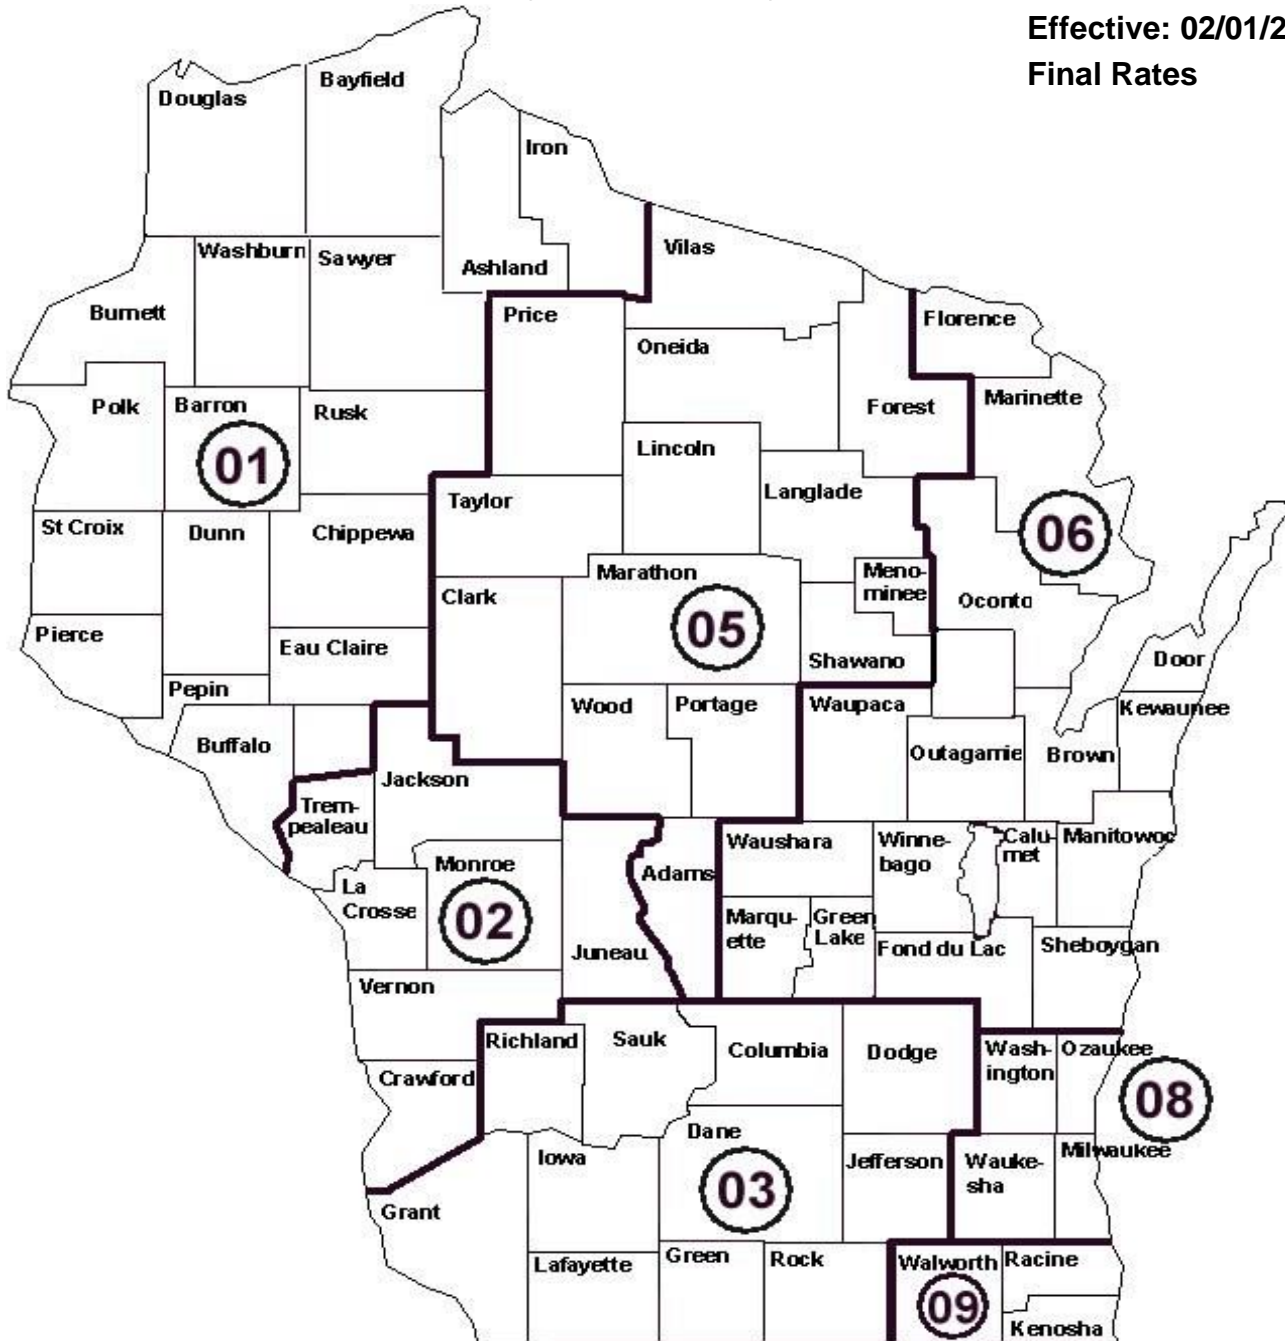

JAC

Bricklayer, Blocklayer, or Stonemason

Effective: 02/01/2020
Final Rates

01 Northwestern WI Masonry	- \$32.03
02 La Crosse Masonry	- \$31.89
03 Madison Area Bricklaying	- \$33.60
05 Wisconsin Valley Masonry	- \$29.91
06 NEW Masonry	- \$31.07
08 Milwaukee Bricklaying	- \$34.73
09 Tri County Trowel Trades	- \$36.43