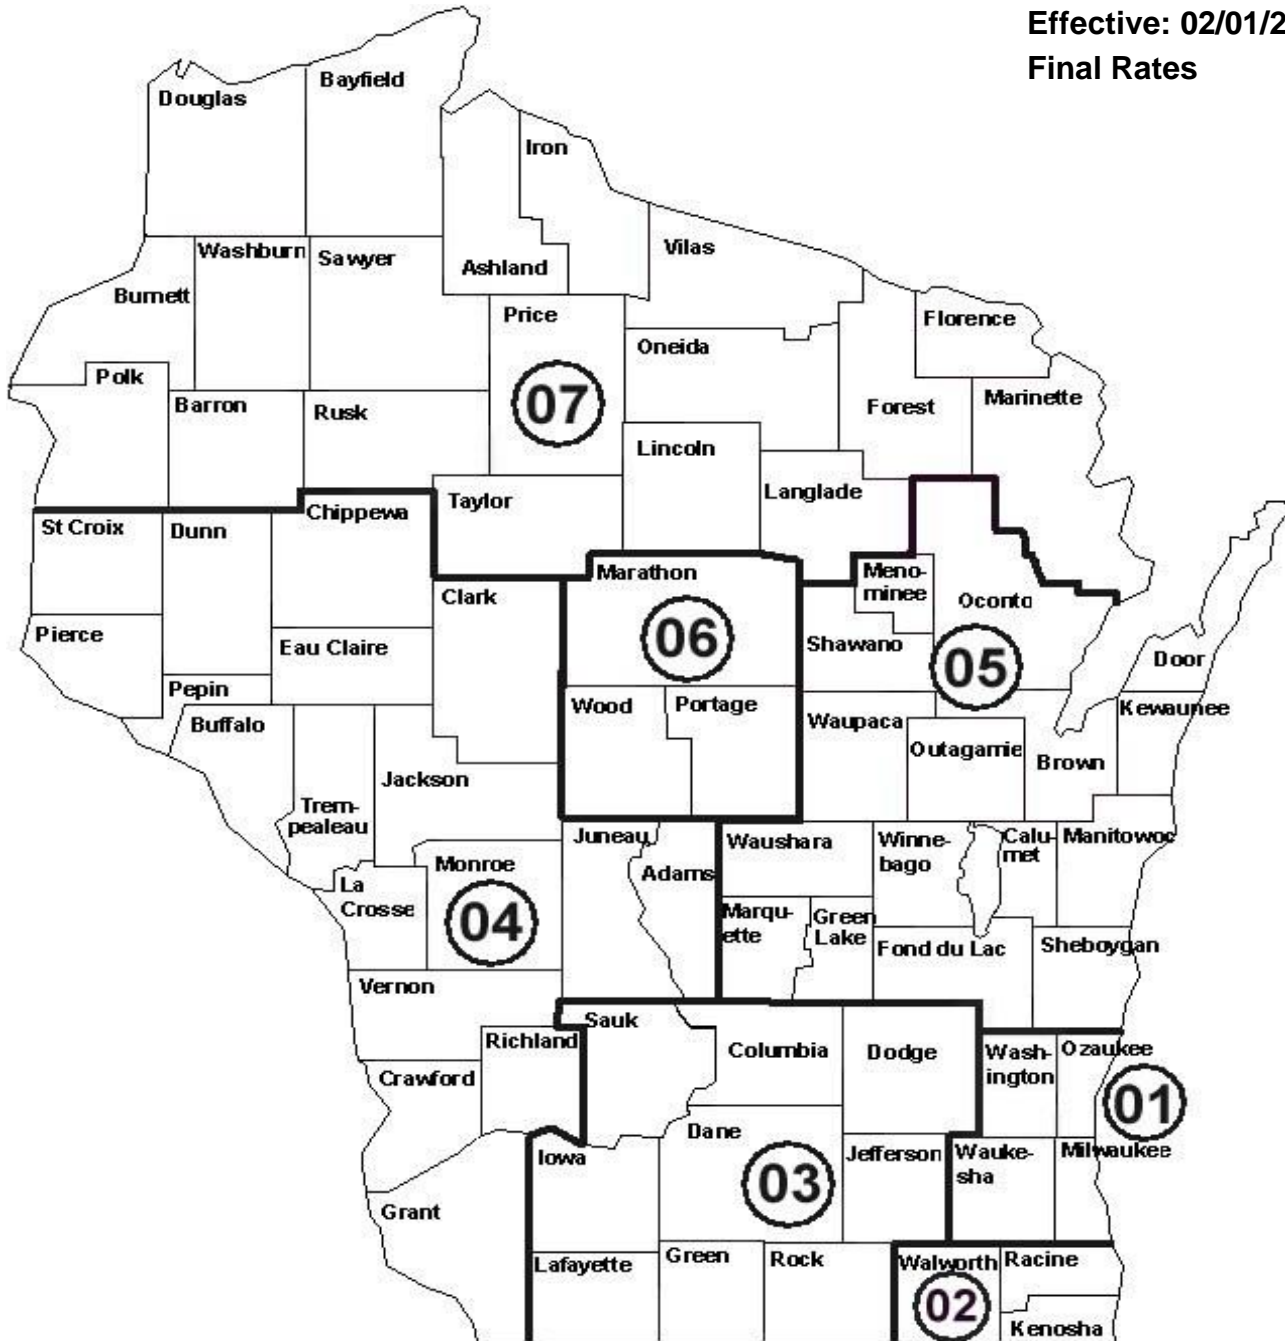

ABC Well Driller Pump Installer

Effective: 02/01/2020

Final Rates

01 Region 1	- \$28.02
02 Region 2	- \$28.12
03 Region 3	- \$26.34
04 Region 4	- \$19.37
05 Region 5	- \$25.89
06 Region 6	- \$26.06
07 Region 7	- \$20.46