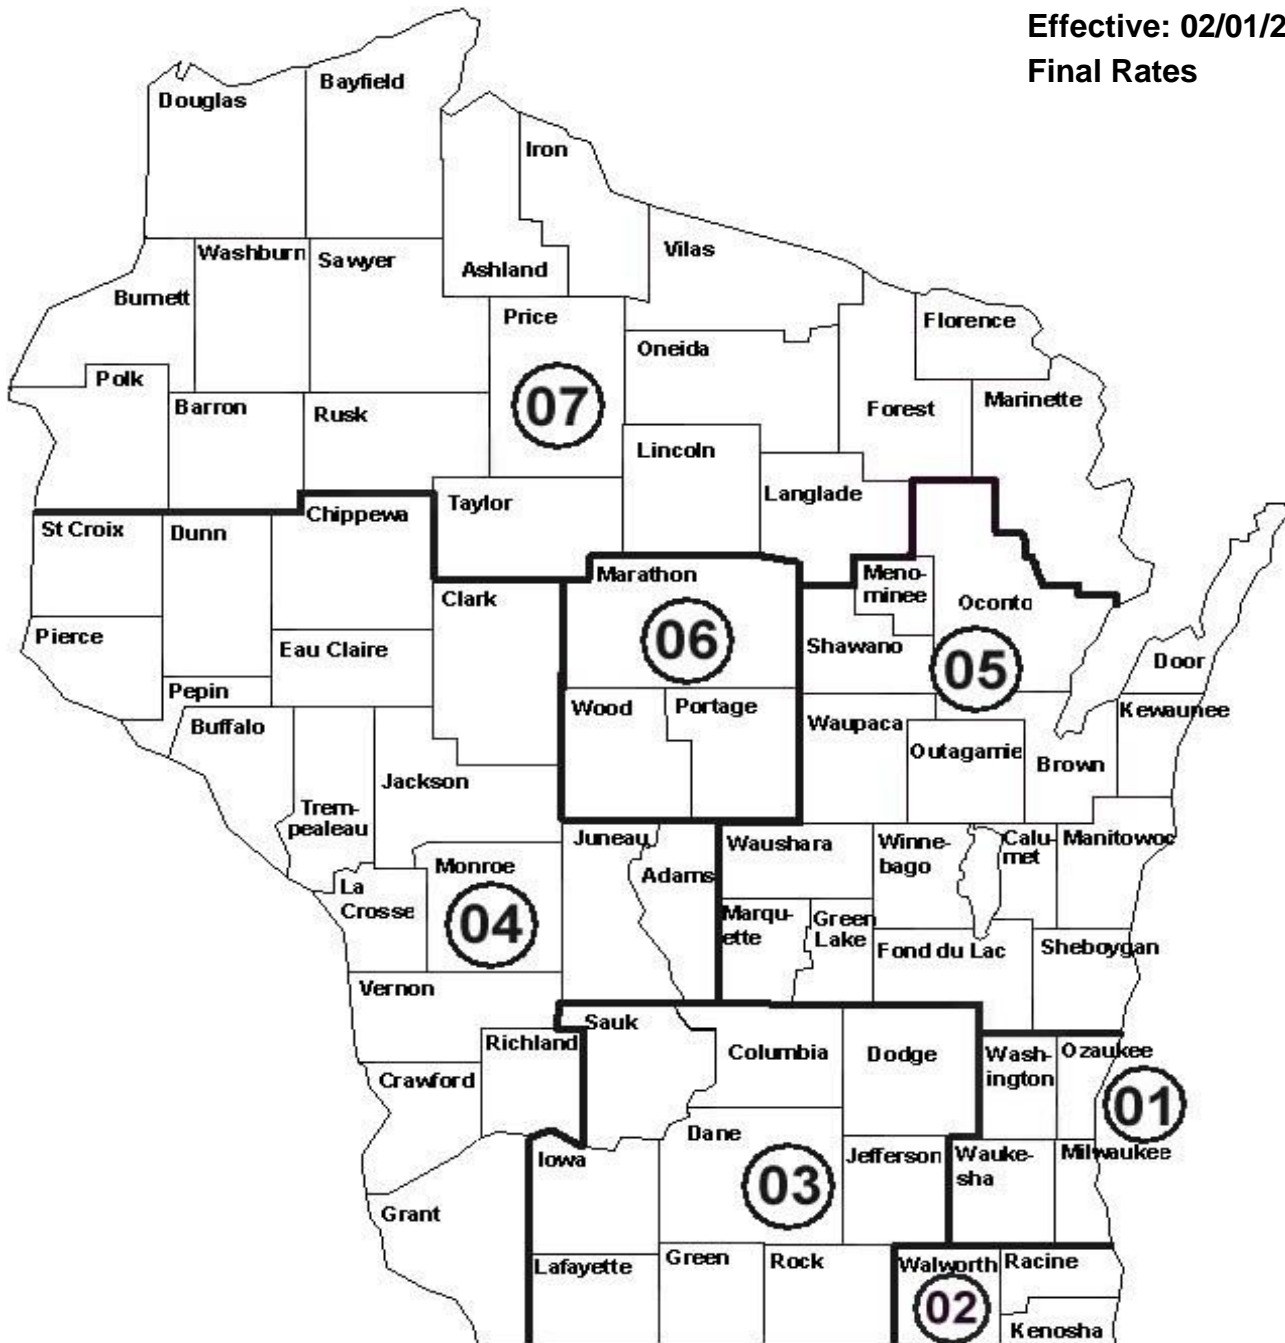

ABC Steamfitter

Effective: 02/01/2020

Final Rates

01 Region 1	- \$41.92
02 Region 2	- \$40.27
03 Region 3	- \$43.06
04 Region 4	- \$36.18
05 Region 5	- \$35.38
06 Region 6	- \$36.23
07 Region 7	- \$36.66